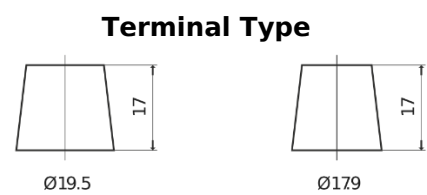

**Product overview**

Batteries for Trucks, Buses, Construction, Agriculture

**PowerPRO CF1453**

Part number	CF1453
Technology	Flooded
EAN/GTIN	3661024015301
Voltage	12 V
Capacity	145.0 Ah
CCA	900 A
Length	513 mm
Width	189 mm
Height	223 mm
Box size	D04
Polarity	ETN 3
Terminal Type	EN taper post
Hold Down	B0
Weights (subject of variation)	35.90 kg