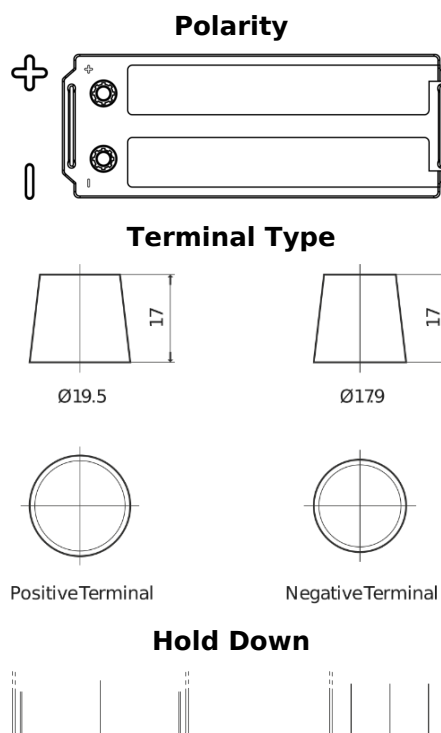

**Product overview**

Batteries for Trucks, Buses, Construction, Agriculture

**PowerPRO CF1453**

Part number	CF1453
Technology	Flooded
EAN/GTIN	3661024015301
Voltage	12 V
Capacity	145.0 Ah
CCA	900 A
Length	513 mm
Width	189 mm
Height	223 mm
Box size	D04
Polarity	ETN 3
Terminal Type	EN taper post
Hold Down	B0
Weights (subject of variation)	35.90 kg