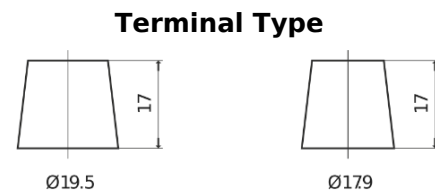

Product overview

Batteries for Trucks, Buses, Construction, Agriculture

StrongPRO EFB+ CE2353

Part number	CE2353
Technology	EFB
EAN/GTIN	3661024016711
Voltage	12 V
Capacity	235.0 Ah
CCA	1200 A
Length	518 mm
Width	274 mm
Height	240 mm
Box size	D06
Polarity	ETN 3
Terminal Type	EN taper post
Hold Down	B0
Weights (subject of variation)	58.20 kg