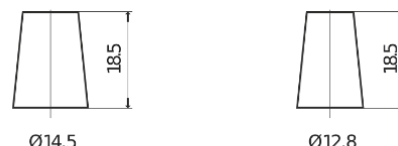

**Product overview**

Batteries for Cars

**Technica TB356**

Part number	TB356
Technology	Flooded
EAN/GTIN	3661024054331
Voltage	12 V
Capacity	35 Ah
CCA	240 A
Length	187 mm
Width	127 mm
Height	220 mm
Box size	B19
Polarity	ETN 0
Terminal Type	JIS taper post
Hold Down	B0
Weights (subject of variation)	8.90 kg

**Polarity**

**Terminal Type**

Positive Terminal

Negative Terminal

**Hold Down**

Design, features and specifications are subject to change without notice. We disclaim any representation or warranty, express or implied, concerning the data or recommendations, and in no event shall be liable for any loss or damage claimed to have arisen as a result. Some products may not be available in your local market.