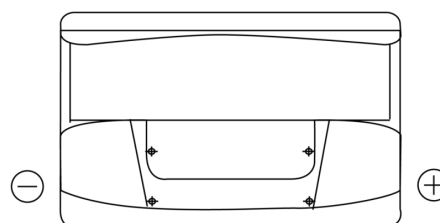

Product overview

Batteries for Cars

Standard CC700

Part number	CC700
Technology	Flooded
EAN/GTIN	3661024014823
Voltage	12 V
Capacity	70.0 Ah
CCA	640 A
Length	278 mm
Width	175 mm
Height	190 mm
Box size	L03
Polarity	ETN 0
Terminal Type	EN taper post
Hold Down	B13
Weights (subject of variation)	16.00 kg

Polarity

Terminal Type

Positive Terminal

Negative Terminal

Hold Down

Design, features and specifications are subject to change without notice. We disclaim any representation or warranty, express or implied, concerning the data or recommendations, and in no event shall be liable for any loss or damage claimed to have arisen as a result. Some products may not be available in your local market.