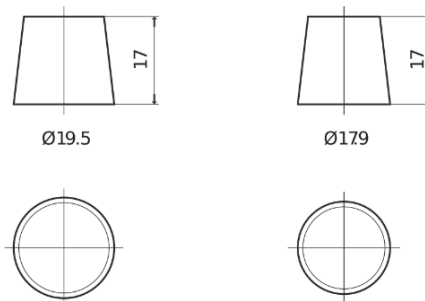

**Product overview**

Batteries for Cars

**Standard CC700**

Part number	CC700
Technology	Flooded
EAN/GTIN	3661024014823
Voltage	12 V
Capacity	70.0 Ah
CCA	640 A
Length	278 mm
Width	175 mm
Height	190 mm
Box size	L03
Polarity	ETN 0
Terminal Type	EN taper post
Hold Down	B13
Weights (subject of variation)	16.00 kg

**Polarity**

**Terminal Type**

Positive Terminal

Negative Terminal

**Hold Down**

Design, features and specifications are subject to change without notice. We disclaim any representation or warranty, express or implied, concerning the data or recommendations, and in no event shall be liable for any loss or damage claimed to have arisen as a result. Some products may not be available in your local market.