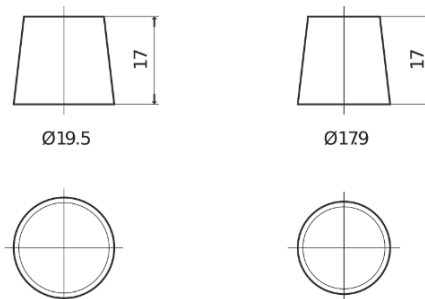

Product overview

Batteries for Cars

Standard CC700

Part number	CC700
Technology	Flooded
EAN/GTIN	3661024014823
Voltage	12 V
Capacity	70.0 Ah
CCA	640 A
Length	278 mm
Width	175 mm
Height	190 mm
Box size	L03
Polarity	ETN 0
Terminal Type	EN taper post
Hold Down	B13
Weights (subject of variation)	16.00 kg

Polarity

Terminal Type

Positive Terminal

Negative Terminal

Hold Down

Design, features and specifications are subject to change without notice. We disclaim any representation or warranty, express or implied, concerning the data or recommendations, and in no event shall be liable for any loss or damage claimed to have arisen as a result. Some products may not be available in your local market.