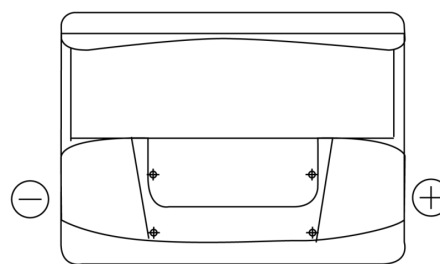

Product overview

Batteries for Cars

Standard CC550

Part number	CC550
Technology	Flooded
EAN/GTIN	3661024014809
Voltage	12 V
Capacity	55.0 Ah
CCA	460 A
Length	242 mm
Width	175 mm
Height	190 mm
Box size	L02
Polarity	ETN 0
Terminal Type	EN taper post
Hold Down	B13
Weights (subject of variation)	13.50 kg

Polarity

Terminal Type

Hold Down

Design, features and specifications are subject to change without notice. We disclaim any representation or warranty, express or implied, concerning the data or recommendations, and in no event shall be liable for any loss or damage claimed to have arisen as a result. Some products may not be available in your local market.