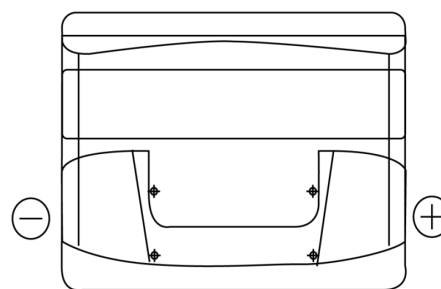

Product overview

Batteries for Cars

Standard CC440

Part number	CC440
Technology	Flooded
EAN/GTIN	3661024014786
Voltage	12 V
Capacity	44.0 Ah
CCA	360 A
Length	207 mm
Width	175 mm
Height	190 mm
Box size	L01
Polarity	ETN 0
Terminal Type	EN taper post
Hold Down	B13
Weights (subject of variation)	11.10 kg

Polarity

Terminal Type

Positive Terminal

Negative Terminal

Hold Down

Design, features and specifications are subject to change without notice. We disclaim any representation or warranty, express or implied, concerning the data or recommendations, and in no event shall be liable for any loss or damage claimed to have arisen as a result. Some products may not be available in your local market.