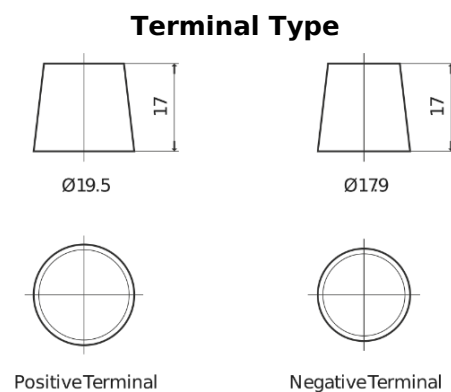

Product overview

Batteries for Trucks, Buses, Construction, Agriculture

EndurancePRO EFB TX2253

Part number	TX2253
Technology	EFB
EAN/GTIN	3661024056632
Voltage	12 V
Capacity	225.0 Ah
CCA	1150 A
Length	518 mm
Width	274 mm
Height	240 mm
Box size	D06
Polarity	ETN 3
Terminal Type	EN taper post
Hold Down	B0
Weights (subject of variation)	60.10 kg