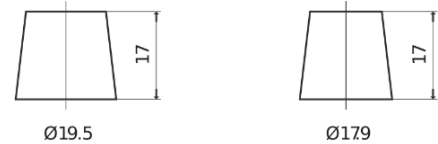

**Product overview**

Batteries for Marine and Leisure

**Vintage TU72L**

Part number	TU72L
Technology	Flooded
EAN/GTIN	3661024056281
Voltage	12 V
Capacity	72.0 Ah
CCA	640 A
Length	278 mm
Width	175 mm
Height	190 mm
Box size	L03
Polarity	ETN 1
Terminal Type	EN taper post
Hold Down	B13
Weights (subject of variation)	16.00 kg

**Polarity**

**Terminal Type**

Positive Terminal

Negative Terminal

**Hold Down**

Design, features and specifications are subject to change without notice. We disclaim any representation or warranty, express or implied, concerning the data or recommendations, and in no event shall be liable for any loss or damage claimed to have arisen as a result. Some products may not be available in your local market.