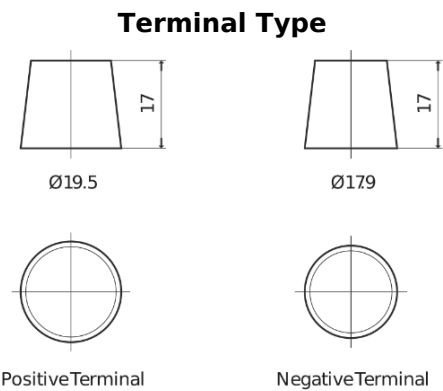

**Product overview**

Batteries for Marine and Leisure

**Dual TR600**

Part number	TR600
Technology	Flooded
EAN/GTIN	3661024057691
Voltage	12 V
Capacity	120.0 Ah
CCA	800 A
Length	349 mm
Width	175 mm
Height	285 mm
Box size	D03
Polarity	ETN 1
Terminal Type	EN taper post
Hold Down	B0
Weights (subject of variation)	31.40 kg