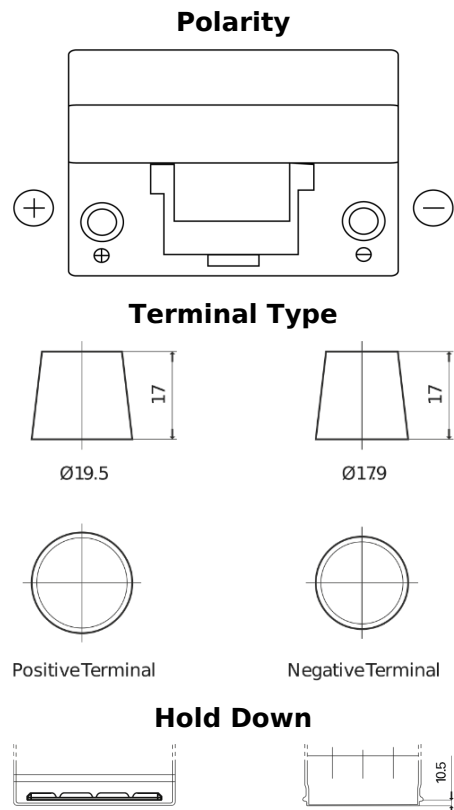

**Product overview**

Batteries for Marine and Leisure

**Dual TR450**

Part number	TR450
Technology	Flooded
EAN/GTIN	3661024055994
Voltage	12 V
Capacity	95.0 Ah
CCA	650 A
Watt hour	450 Wh
Length	306 mm
Width	173 mm
Height	222 mm
Box size	D31
Polarity	ETN 1
Terminal Type	EN taper post
Hold Down	Korean B1
Weights (subject of variation)	21.70 kg