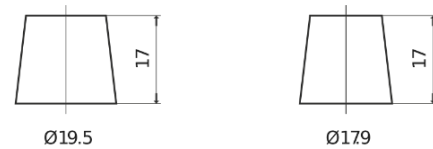

**Product overview**

Batteries for Marine and Leisure

**Dual TR350**

Part number	TR350
Technology	Flooded
EAN/GTIN	3661024056007
Voltage	12 V
Capacity	80.0 Ah
CCA	510 A
Watt hour	350 Wh
Length	270 mm
Width	173 mm
Height	222 mm
Box size	D26
Polarity	ETN 1
Terminal Type	EN taper post
Hold Down	Korean B1+B6
Weights (subject of variation)	17.40 kg

**Polarity**

**Terminal Type**

Positive Terminal

Negative Terminal

**Hold Down**

Design, features and specifications are subject to change without notice. We disclaim any representation or warranty, express or implied, concerning the data or recommendations, and in no event shall be liable for any loss or damage claimed to have arisen as a result. Some products may not be available in your local market.