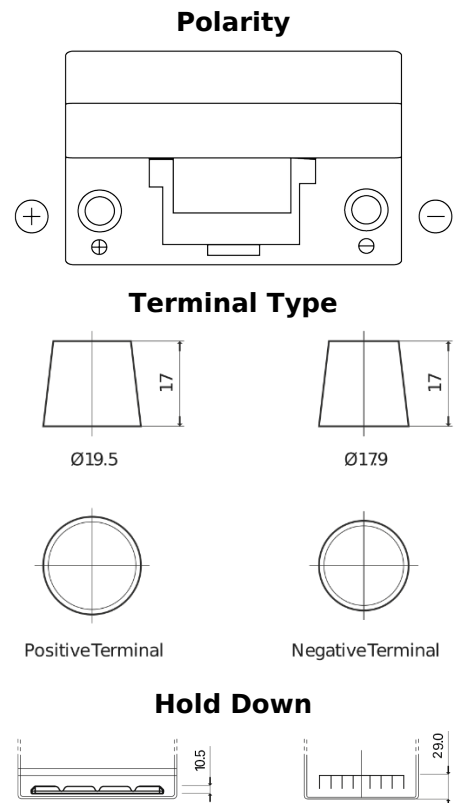

Product overview

Batteries for Marine and Leisure

Dual TR350

Part number	TR350
Technology	Flooded
EAN/GTIN	3661024056007
Voltage	12 V
Capacity	80.0 Ah
CCA	510 A
Watt hour	350 Wh
Length	270 mm
Width	173 mm
Height	222 mm
Box size	D26
Polarity	ETN 1
Terminal Type	EN taper post
Hold Down	Korean B1+B6
Weights (subject of variation)	17.40 kg