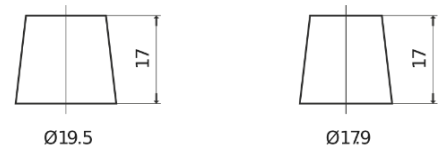

Terminal Type