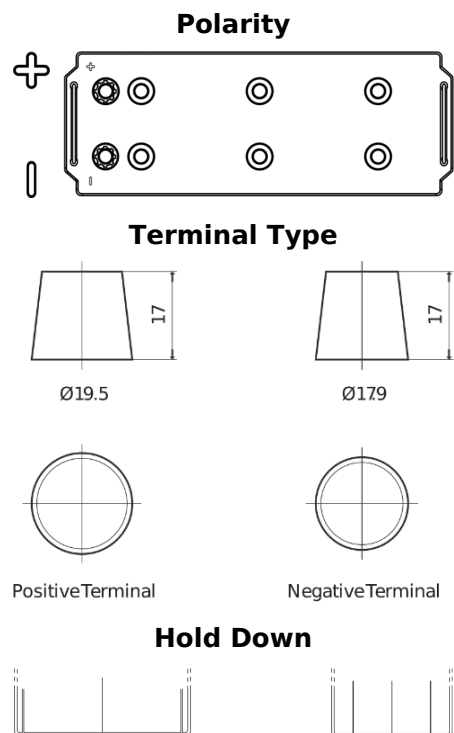

Product overview

Batteries for Marine and Leisure

Start TN900

Part number	TN900
Technology	Flooded
EAN/GTIN	3661024046060
Voltage	12 V
Capacity	140.0 Ah
CCA	800 A
MCA	900
Length	513 mm
Width	189 mm
Height	223 mm
Box size	D04
Polarity	ETN 3
Terminal Type	EN taper post
Hold Down	B0
Weights (subject of variation)	34.10 kg