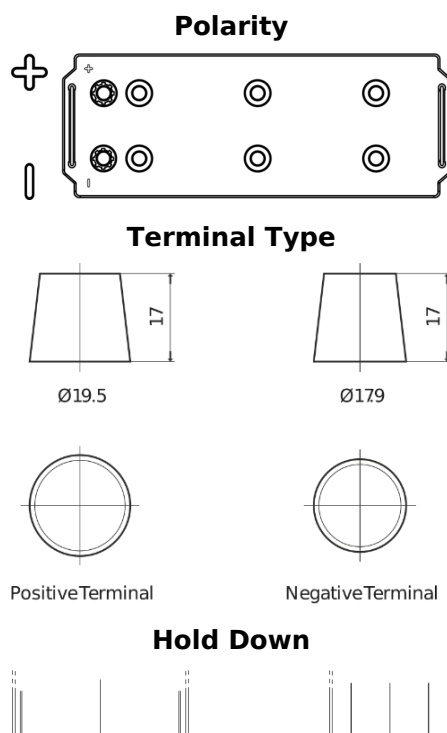

Product overview

Batteries for Marine and Leisure

Start TN900

Part number	TN900
Technology	Flooded
EAN/GTIN	3661024046060
Voltage	12 V
Capacity	140.0 Ah
CCA	800 A
MCA	900
Length	513 mm
Width	189 mm
Height	223 mm
Box size	D04
Polarity	ETN 3
Terminal Type	EN taper post
Hold Down	B0
Weights (subject of variation)	34.10 kg