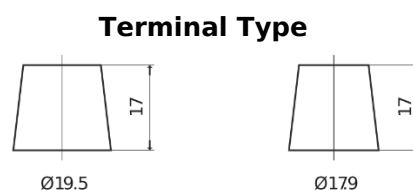

Product overview

Batteries for Marine and Leisure

Vintage EU260-6

Part number	EU260-6
Technology	Flooded
EAN/GTIN	3661024036115
Voltage	6 V
Capacity	260 Ah
CCA	1300 A
Length	345 mm
Width	172 mm
Height	286 mm
Box size	M08
Polarity	ETN 0
Terminal Type	EN taper post
Hold Down	B0
Weights (subject of variation)	39.10 kg