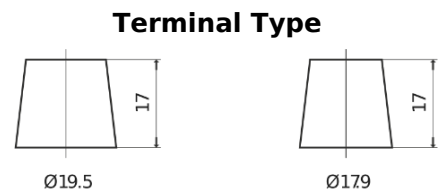

**Product overview**

Batteries for Marine and Leisure

**Start TN850**

Part number	TN850
Technology	Flooded
EAN/GTIN	3661024046077
Voltage	12 V
Capacity	110.0 Ah
CCA	750 A
MCA	850
Length	349 mm
Width	175 mm
Height	235 mm
Box size	D02
Polarity	ETN 1
Terminal Type	EN taper post
Hold Down	B0
Weights (subject of variation)	25.40 kg