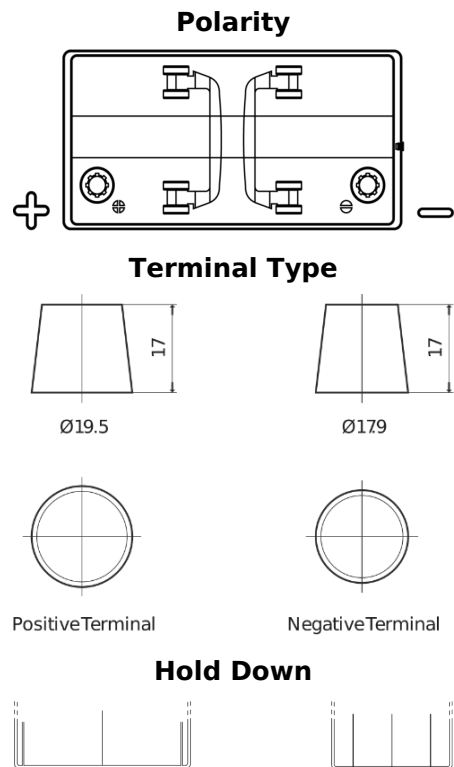

Product overview

Batteries for Marine and Leisure

Start TN850

Part number	TN850
Technology	Flooded
EAN/GTIN	3661024046077
Voltage	12 V
Capacity	110.0 Ah
CCA	750 A
MCA	850
Length	349 mm
Width	175 mm
Height	235 mm
Box size	D02
Polarity	ETN 1
Terminal Type	EN taper post
Hold Down	B0
Weights (subject of variation)	25.40 kg