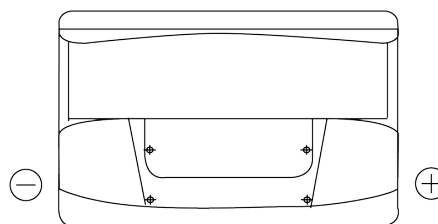

Product overview

Batteries for Marine and Leisure

Start TN750

Part number	TN750
Technology	Flooded
EAN/GTIN	3661024046084
Voltage	12 V
Capacity	74.0 Ah
CCA	680 A
MCA	750
Length	278 mm
Width	175 mm
Height	190 mm
Box size	L03
Polarity	ETN 0
Terminal Type	EN taper post
Hold Down	B13
Weights (subject of variation)	16.60 kg

Polarity

Terminal Type

Positive Terminal

Negative Terminal

Hold Down

Design, features and specifications are subject to change without notice. We disclaim any representation or warranty, express or implied, concerning the data or recommendations, and in no event shall be liable for any loss or damage claimed to have arisen as a result. Some products may not be available in your local market.