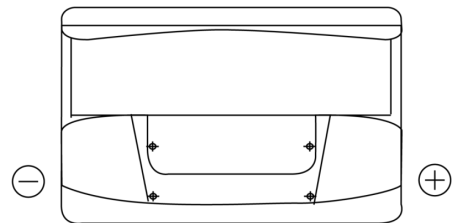

Product overview

Batteries for Marine and Leisure

Start TN750

Part number	TN750
Technology	Flooded
EAN/GTIN	3661024046084
Voltage	12 V
Capacity	74.0 Ah
CCA	680 A
MCA	750
Length	278 mm
Width	175 mm
Height	190 mm
Box size	L03
Polarity	ETN 0
Terminal Type	EN taper post
Hold Down	B13
Weights (subject of variation)	16.60 kg

Polarity

Terminal Type

Positive Terminal

Negative Terminal

Hold Down

Design, features and specifications are subject to change without notice. We disclaim any representation or warranty, express or implied, concerning the data or recommendations, and in no event shall be liable for any loss or damage claimed to have arisen as a result. Some products may not be available in your local market.