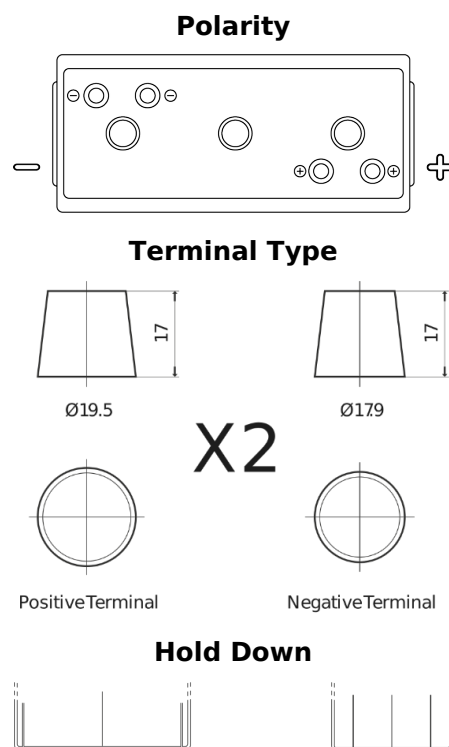

**Product overview**

Batteries for Marine and Leisure

**Vintage EU200-6**

Part number	EU200-6
Technology	Flooded
EAN/GTIN	3661024036139
Voltage	6 V
Capacity	200 Ah
CCA	1150 A
Length	398 mm
Width	174 mm
Height	234 mm
Box size	M06
Polarity	ETN 0
Terminal Type	Twin EN taper posts
Hold Down	B0
Weights (subject of variation)	27.80 kg