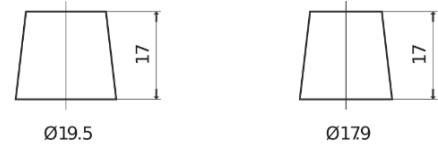

Terminal Type