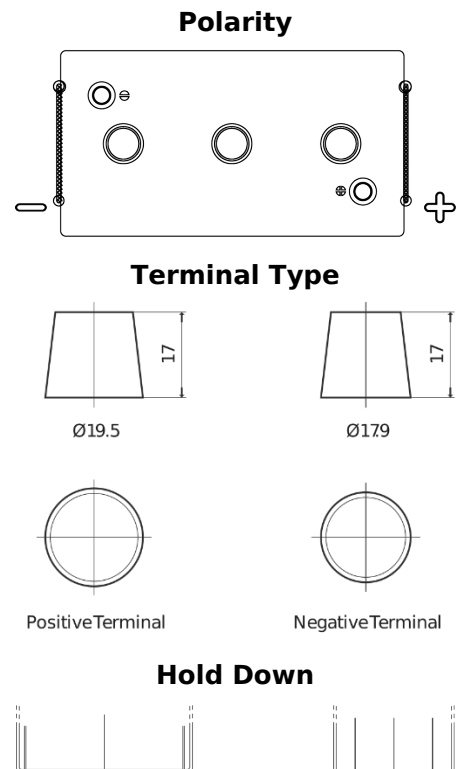

Product overview

Batteries for Marine and Leisure

Vintage EU165-6

Part number	EU165-6
Technology	Flooded
EAN/GTIN	3661024036146
Voltage	6 V
Capacity	165 Ah
CCA	900 A
Length	330 mm
Width	174 mm
Height	234 mm
Box size	M05
Polarity	ETN 0
Terminal Type	EN taper post
Hold Down	B0
Weights (subject of variation)	25.00 kg