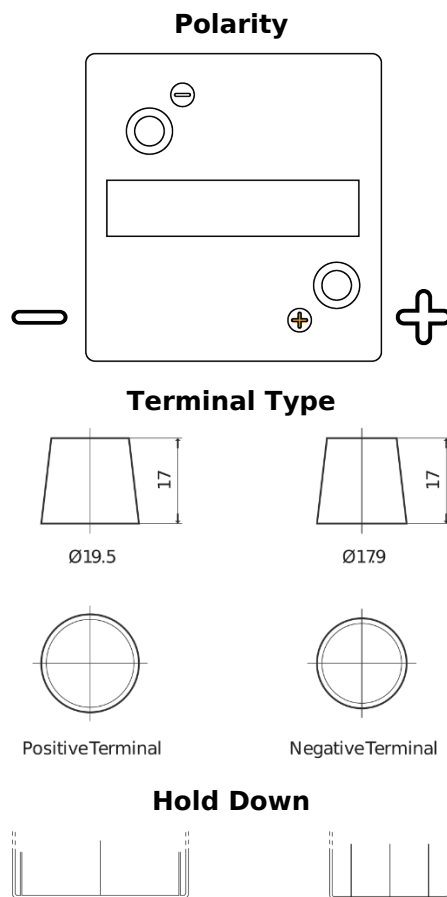

Product overview

Batteries for Marine and Leisure

Vintage EU80-6

Part number	EU80-6
Technology	Flooded
EAN/GTIN	3661024036160
Voltage	6 V
Capacity	80 Ah
CCA	600 A
Length	158 mm
Width	165 mm
Height	220 mm
Box size	M02
Polarity	ETN 0
Terminal Type	EN taper post
Hold Down	B0
Weights (subject of variation)	11.00 kg