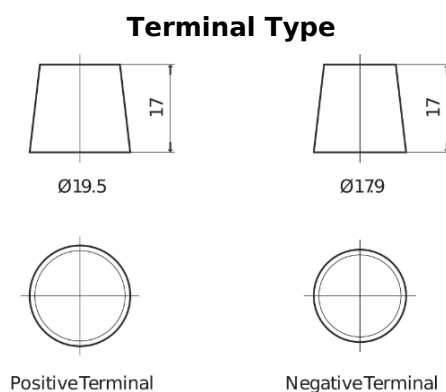

Product overview

Batteries for Marine and Leisure

Start TN1100

Part number	TN1100
Technology	Flooded
EAN/GTIN	3661024046053
Voltage	12 V
Capacity	180.0 Ah
CCA	1000 A
MCA	1100
Length	513 mm
Width	223 mm
Height	223 mm
Box size	D05
Polarity	ETN 3
Terminal Type	EN taper post
Hold Down	B0
Weights (subject of variation)	42.80 kg