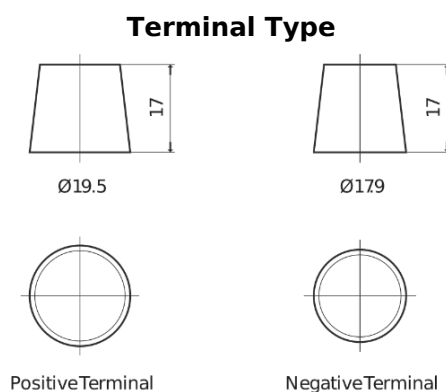

**Product overview**

Batteries for Marine and Leisure

**Start TN1100**

Part number	TN1100
Technology	Flooded
EAN/GTIN	3661024046053
Voltage	12 V
Capacity	180.0 Ah
CCA	1000 A
MCA	1100
Length	513 mm
Width	223 mm
Height	223 mm
Box size	D05
Polarity	ETN 3
Terminal Type	EN taper post
Hold Down	B0
Weights (subject of variation)	42.80 kg