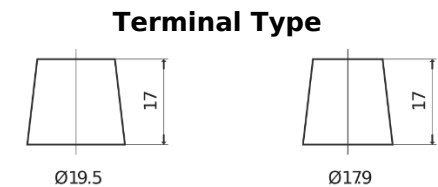

**Product overview**

Batteries for Cars

**Technica TB852**

Part number	TB852
Technology	Flooded
EAN/GTIN	3661024054669
Voltage	12 V
Capacity	85 Ah
CCA	760 A
Length	353 mm
Width	175 mm
Height	175 mm
Box size	LB5
Polarity	ETN 0
Terminal Type	EN taper post
Hold Down	B13
Weights (subject of variation)	19.40 kg