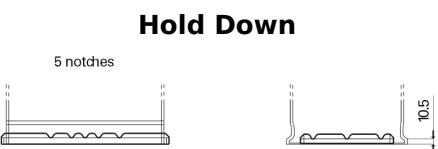

**Product overview**

Batteries for Cars

**Technica TB852**

Part number	TB852
Technology	Flooded
EAN/GTIN	3661024054669
Voltage	12 V
Capacity	85 Ah
CCA	760 A
Length	353 mm
Width	175 mm
Height	175 mm
Box size	LB5
Polarity	ETN 0
Terminal Type	EN taper post
Hold Down	B13
Weights (subject of variation)	19.40 kg