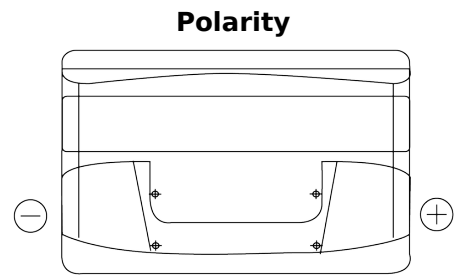

**Product overview**

Batteries for Cars

**Technica TB852**

Part number	TB852
Technology	Flooded
EAN/GTIN	3661024054669
Voltage	12 V
Capacity	85 Ah
CCA	760 A
Length	353 mm
Width	175 mm
Height	175 mm
Box size	LB5
Polarity	ETN 0
Terminal Type	EN taper post
Hold Down	B13
Weights (subject of variation)	19.40 kg