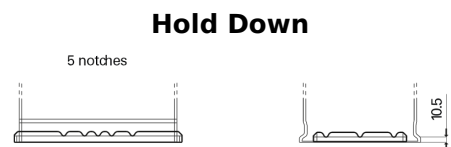

Product overview

Batteries for Cars

Formula FB852

Part number	FB852
Technology	Flooded
EAN/GTIN	3661024044660
Voltage	12 V
Capacity	85 Ah
CCA	760 A
Length	353 mm
Width	175 mm
Height	175 mm
Box size	LB5
Polarity	ETN 0
Terminal Type	EN taper post
Hold Down	B13
Weights (subject of variation)	19.40 kg