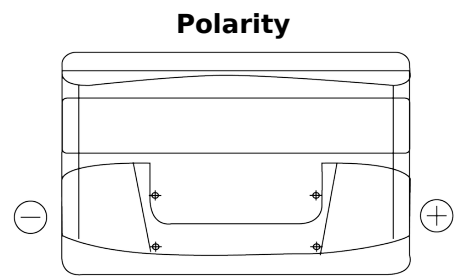

Product overview

Batteries for Cars

Formula FB852

Part number	FB852
Technology	Flooded
EAN/GTIN	3661024044660
Voltage	12 V
Capacity	85 Ah
CCA	760 A
Length	353 mm
Width	175 mm
Height	175 mm
Box size	LB5
Polarity	ETN 0
Terminal Type	EN taper post
Hold Down	B13
Weights (subject of variation)	19.40 kg