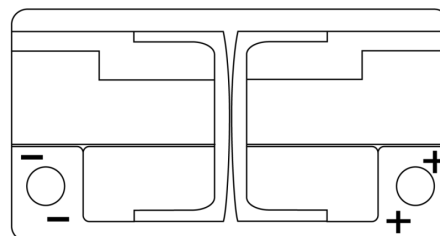

**Product overview**

Batteries for Cars

**AGM TK800**

Part number	TK800
Technology	AGM
EAN/GTIN	3661024055727
Voltage	12 V
Capacity	80.0 Ah
CCA	800 A
Length	315 mm
Width	175 mm
Height	190 mm
Box size	L04
Polarity	ETN 0
Terminal Type	EN taper post
Hold Down	B13
Weights (subject of variation)	23.30 kg

**Polarity**

**Terminal Type**

**Hold Down**

Design, features and specifications are subject to change without notice. We disclaim any representation or warranty, express or implied, concerning the data or recommendations, and in no event shall be liable for any loss or damage claimed to have arisen as a result. Some products may not be available in your local market.