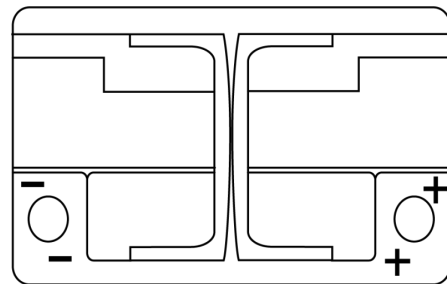

Product overview

Batteries for Cars

AGM TK720

Part number	TK720
Technology	AGM
EAN/GTIN	3661024057639
Voltage	12 V
Capacity	72.0 Ah
CCA	760 A
Length	278 mm
Width	175 mm
Height	190 mm
Box size	L03
Polarity	ETN 0
Terminal Type	EN taper post
Hold Down	B13
Weights (subject of variation)	20.60 kg

Polarity

Terminal Type

Positive Terminal

Negative Terminal

Hold Down

Design, features and specifications are subject to change without notice. We disclaim any representation or warranty, express or implied, concerning the data or recommendations, and in no event shall be liable for any loss or damage claimed to have arisen as a result. Some products may not be available in your local market.