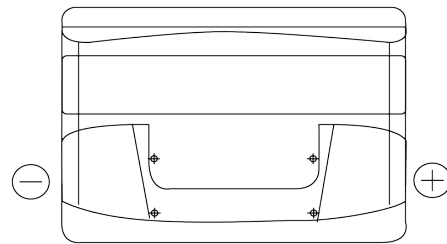

**Product overview**

Batteries for Cars

**Excell EB802**

Part number	EB802
Technology	Flooded
EAN/GTIN	3661024034654
Voltage	12 V
Capacity	80 Ah
CCA	700 A
Length	315 mm
Width	175 mm
Height	175 mm
Box size	LB4
Polarity	ETN 0
Terminal Type	EN taper post
Hold Down	B13
Weights (subject of variation)	17.80 kg

**Polarity**

**Terminal Type**

**Hold Down**

Design, features and specifications are subject to change without notice. We disclaim any representation or warranty, express or implied, concerning the data or recommendations, and in no event shall be liable for any loss or damage claimed to have arisen as a result. Some products may not be available in your local market.