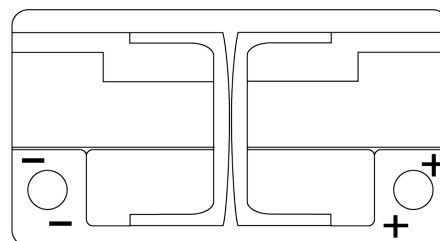

**Product overview**

Batteries for Cars

**Premium EA722**

Part number	EA722
Technology	Flooded
EAN/GTIN	3661024034289
Voltage	12 V
Capacity	72 Ah
CCA	720 A
Length	278 mm
Width	175 mm
Height	175 mm
Box size	LB3
Polarity	ETN 0
Terminal Type	EN taper post
Hold Down	B13
Weights (subject of variation)	15.90 kg

**Polarity**

**Terminal Type**

Positive Terminal

Negative Terminal

**Hold Down**

Design, features and specifications are subject to change without notice. We disclaim any representation or warranty, express or implied, concerning the data or recommendations, and in no event shall be liable for any loss or damage claimed to have arisen as a result. Some products may not be available in your local market.