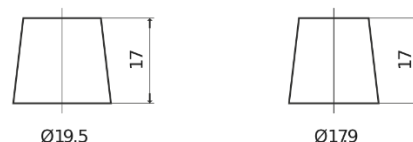

**Product overview**

Batteries for Cars

**Premium EA722**

Part number	EA722
Technology	Flooded
EAN/GTIN	3661024034289
Voltage	12 V
Capacity	72 Ah
CCA	720 A
Length	278 mm
Width	175 mm
Height	175 mm
Box size	LB3
Polarity	ETN 0
Terminal Type	EN taper post
Hold Down	B13
Weights (subject of variation)	15.90 kg

**Polarity**

**Terminal Type**

Positive Terminal

Negative Terminal

**Hold Down**

Design, features and specifications are subject to change without notice. We disclaim any representation or warranty, express or implied, concerning the data or recommendations, and in no event shall be liable for any loss or damage claimed to have arisen as a result. Some products may not be available in your local market.