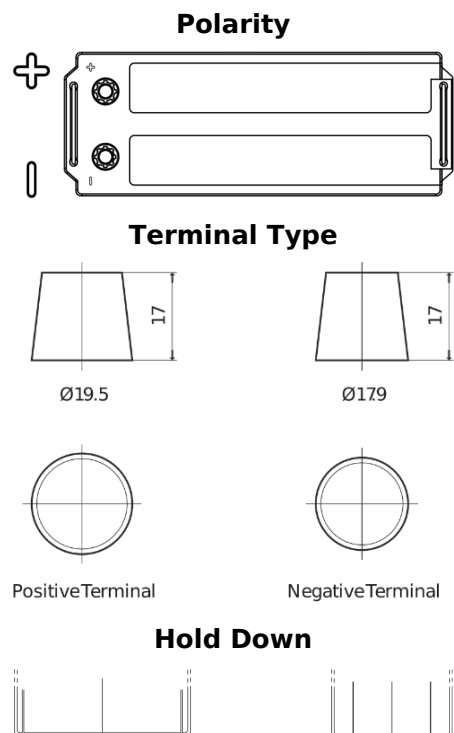

**Product overview**

Batteries for Trucks, Buses, Construction, Agriculture

**PowerPRO Agri&Construction TJ1523**

Part number	TJ1523
Technology	Flooded
EAN/GTIN	3661024056724
Voltage	12 V
Capacity	152.0 Ah
CCA	1130 A
Length	513 mm
Width	189 mm
Height	223 mm
Box size	D04
Polarity	ETN 3
Terminal Type	EN taper post
Hold Down	B0
Weights (subject of variation)	40.30 kg