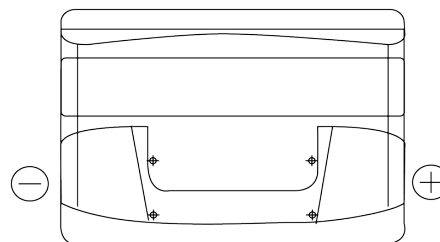

Product overview

Batteries for Cars

Formula FB712

Part number	FB712
Technology	Flooded
EAN/GTIN	3661024044646
Voltage	12 V
Capacity	71 Ah
CCA	670 A
Length	278 mm
Width	175 mm
Height	175 mm
Box size	LB3
Polarity	ETN 0
Terminal Type	EN taper post
Hold Down	B13
Weights (subject of variation)	15.30 kg

Polarity

Terminal Type

Positive Terminal

Negative Terminal

Hold Down

Design, features and specifications are subject to change without notice. We disclaim any representation or warranty, express or implied, concerning the data or recommendations, and in no event shall be liable for any loss or damage claimed to have arisen as a result. Some products may not be available in your local market.