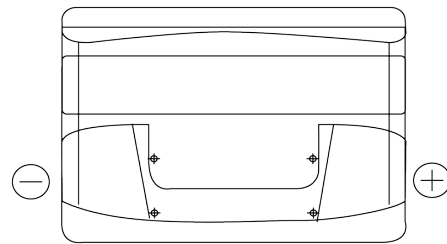

Product overview

Batteries for Cars

Excell EB712

Part number	EB712
Technology	Flooded
EAN/GTIN	3661024034647
Voltage	12 V
Capacity	71 Ah
CCA	670 A
Length	278 mm
Width	175 mm
Height	175 mm
Box size	LB3
Polarity	ETN 0
Terminal Type	EN taper post
Hold Down	B13
Weights (subject of variation)	15.30 kg

Polarity

Terminal Type

Positive Terminal

Negative Terminal

Hold Down

Design, features and specifications are subject to change without notice. We disclaim any representation or warranty, express or implied, concerning the data or recommendations, and in no event shall be liable for any loss or damage claimed to have arisen as a result. Some products may not be available in your local market.