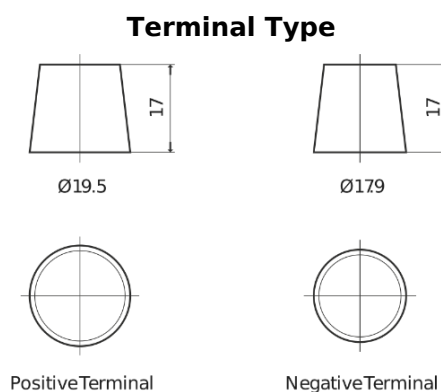

**Product overview**

Batteries for Trucks, Buses, Construction, Agriculture

**StartPRO TG2254**

Part number	TG2254
Technology	Flooded
EAN/GTIN	3661024057448
Voltage	12 V
Capacity	225.0 Ah
CCA	1200 A
Length	518 mm
Width	274 mm
Height	240 mm
Box size	D06
Polarity	ETN 4
Terminal Type	EN taper post
Hold Down	B0
Weights (subject of variation)	54.90 kg