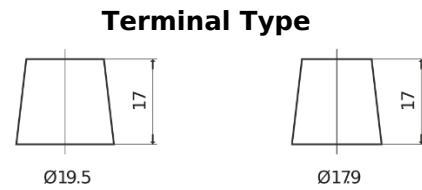

Product overview

Batteries for Trucks, Buses, Construction, Agriculture

StartPRO TG2253

Part number	TG2253
Technology	Flooded
EAN/GTIN	3661024057431
Voltage	12 V
Capacity	225.0 Ah
CCA	1200 A
Length	518 mm
Width	274 mm
Height	240 mm
Box size	D06
Polarity	ETN 3
Terminal Type	EN taper post
Hold Down	B0
Weights (subject of variation)	54.90 kg