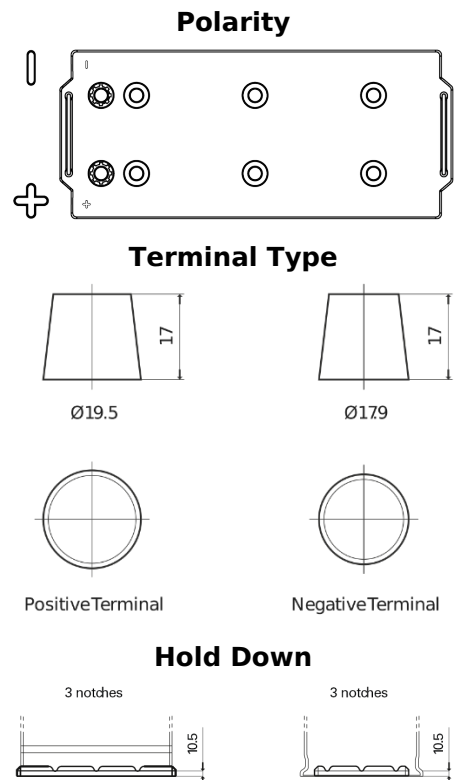

Product overview

Batteries for Trucks, Buses, Construction, Agriculture

StartPRO TG1806

Part number	TG1806
Technology	Flooded
EAN/GTIN	3661024055505
Voltage	12 V
Capacity	180.0 Ah
CCA	1000 A
Length	510 mm
Width	218 mm
Height	225 mm
Box size	D09
Polarity	ETN 4
Terminal Type	EN taper post
Hold Down	B3
Weights (subject of variation)	43.00 kg