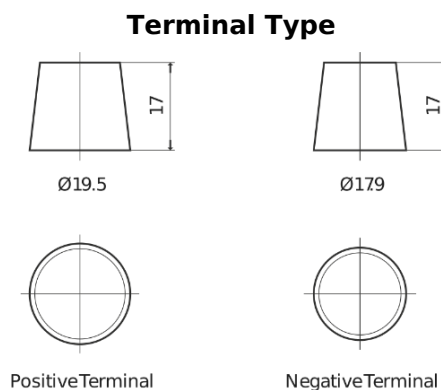

**Product overview**

Batteries for Trucks, Buses, Construction, Agriculture

**StartPRO TG1803**

Part number	TG1803
Technology	Flooded
EAN/GTIN	3661024055444
Voltage	12 V
Capacity	180.0 Ah
CCA	1000 A
Length	513 mm
Width	223 mm
Height	223 mm
Box size	D05
Polarity	ETN 3
Terminal Type	EN taper post
Hold Down	B0
Weights (subject of variation)	42.80 kg