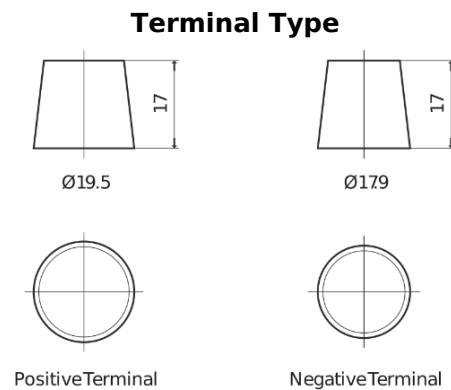

Product overview

Batteries for Trucks, Buses, Construction, Agriculture

StartPRO TG1553

Part number	TG1553
Technology	Flooded
EAN/GTIN	3661024056823
Voltage	12 V
Capacity	155.0 Ah
CCA	900 A
Length	513 mm
Width	223 mm
Height	223 mm
Box size	D05
Polarity	ETN 3
Terminal Type	EN taper post
Hold Down	B0
Weights (subject of variation)	40.20 kg