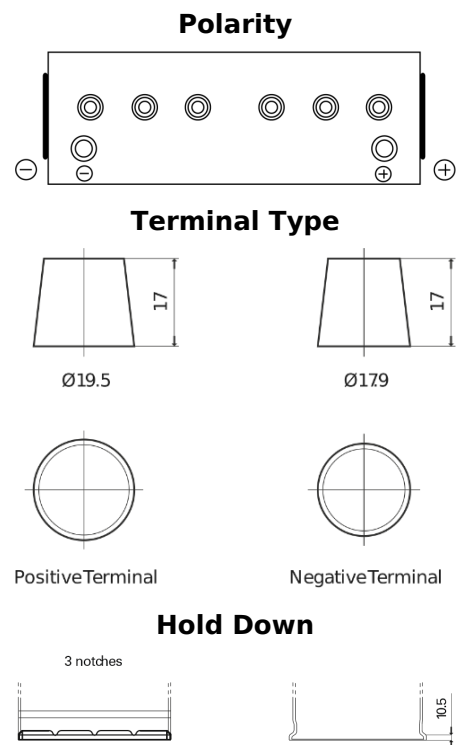

Product overview

Batteries for Trucks, Buses, Construction, Agriculture

StartPRO TG1402

| | |
|--------------------------------|---------------|
| Part number | TG1402 |
| Technology | Flooded |
| EAN/GTIN | 3661024055345 |
| Voltage | 12 V |
| Capacity | 140.0 Ah |
| CCA | 900 A |
| Length | 508 mm |
| Width | 175 mm |
| Height | 205 mm |
| Box size | ATM |
| Polarity | ETN 0 |
| Terminal Type | EN taper post |
| Hold Down | B1 |
| Weights (subject of variation) | 33.80 kg |