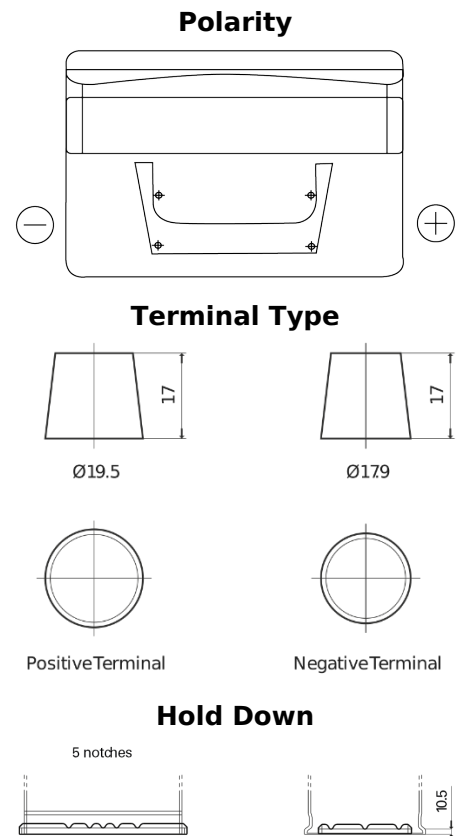

Product overview

Batteries for Cars

Standard TC652

| | |
|--------------------------------|---------------|
| Part number | TC652 |
| Technology | Flooded |
| EAN/GTIN | 3661024054867 |
| Voltage | 12 V |
| Capacity | 65 Ah |
| CCA | 540 A |
| Length | 278 mm |
| Width | 175 mm |
| Height | 175 mm |
| Box size | LB3 |
| Polarity | ETN 0 |
| Terminal Type | EN taper post |
| Hold Down | B13 |
| Weights (subject of variation) | 14.50 kg |