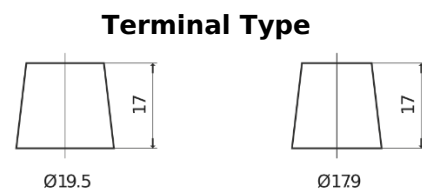

Product overview

Batteries for Trucks, Buses, Construction, Agriculture

StartPRO TG1353

Part number	TG1353
Technology	Flooded
EAN/GTIN	3661024055543
Voltage	12 V
Capacity	135.0 Ah
CCA	1000 A
Length	514 mm
Width	218 mm
Height	210 mm
Box size	DB9
Polarity	ETN 3
Terminal Type	EN taper post
Hold Down	B0
Weights (subject of variation)	39.80 kg