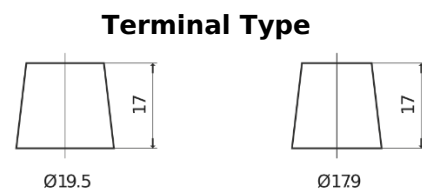

**Product overview**

Batteries for Trucks, Buses, Construction, Agriculture

**StartPRO TG1203**

Part number	TG1203
Technology	Flooded
EAN/GTIN	3661024056816
Voltage	12 V
Capacity	120.0 Ah
CCA	680 A
Length	513 mm
Width	189 mm
Height	223 mm
Box size	D04
Polarity	ETN 3
Terminal Type	EN taper post
Hold Down	B0
Weights (subject of variation)	32.50 kg