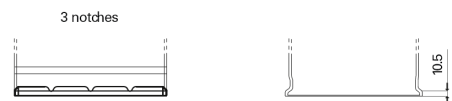

**Product overview**

Batteries for Trucks, Buses, Construction, Agriculture

**StartPRO TG1102**

Part number	TG1102
Technology	Flooded
EAN/GTIN	3661024055390
Voltage	12 V
Capacity	110.0 Ah
CCA	750 A
Length	349 mm
Width	175 mm
Height	235 mm
Box size	D02
Polarity	ETN 0
Terminal Type	EN taper post
Hold Down	B1
Weights (subject of variation)	25.40 kg

**Polarity**

**Terminal Type**

Positive Terminal

Negative Terminal

**Hold Down**

Design, features and specifications are subject to change without notice. We disclaim any representation or warranty, express or implied, concerning the data or recommendations, and in no event shall be liable for any loss or damage claimed to have arisen as a result. Some products may not be available in your local market.