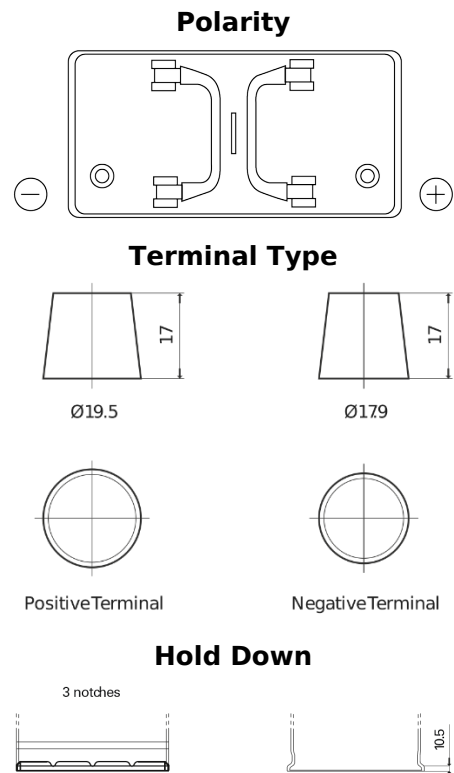

Product overview

Batteries for Trucks, Buses, Construction, Agriculture

StartPRO TG1102

Part number	TG1102
Technology	Flooded
EAN/GTIN	3661024055390
Voltage	12 V
Capacity	110.0 Ah
CCA	750 A
Length	349 mm
Width	175 mm
Height	235 mm
Box size	D02
Polarity	ETN 0
Terminal Type	EN taper post
Hold Down	B1
Weights (subject of variation)	25.40 kg