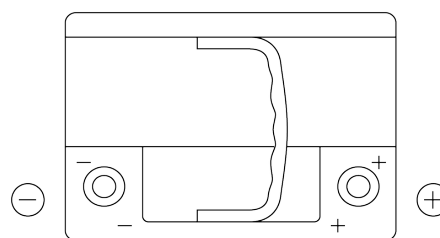

Product overview

Batteries for Cars

Premium EA612

Part number	EA612
Technology	Flooded
EAN/GTIN	3661024034272
Voltage	12 V
Capacity	61 Ah
CCA	600 A
Length	242 mm
Width	175 mm
Height	175 mm
Box size	LB2
Polarity	ETN 0
Terminal Type	EN taper post
Hold Down	B13
Weights (subject of variation)	14.00 kg

Polarity

Terminal Type

Positive Terminal

Negative Terminal

Hold Down

Design, features and specifications are subject to change without notice. We disclaim any representation or warranty, express or implied, concerning the data or recommendations, and in no event shall be liable for any loss or damage claimed to have arisen as a result. Some products may not be available in your local market.