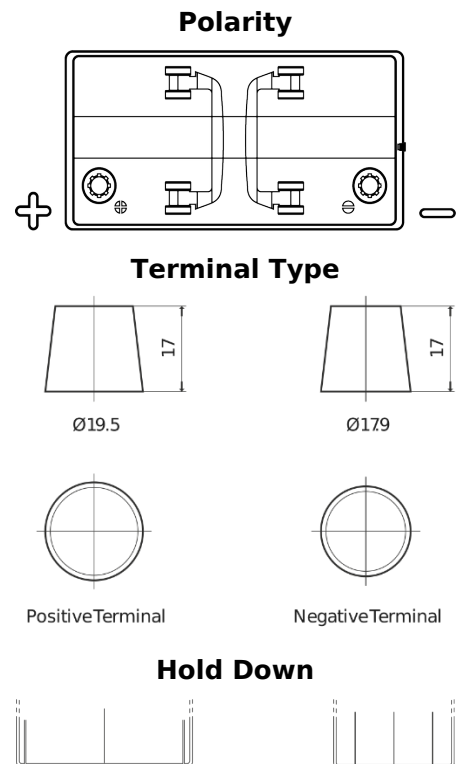

**Product overview**

Batteries for Trucks, Buses, Construction, Agriculture

**StartPRO TG1101**

Part number	TG1101
Technology	Flooded
EAN/GTIN	3661024055383
Voltage	12 V
Capacity	110.0 Ah
CCA	750 A
Length	349 mm
Width	175 mm
Height	235 mm
Box size	D02
Polarity	ETN 1
Terminal Type	EN taper post
Hold Down	B0
Weights (subject of variation)	25.40 kg