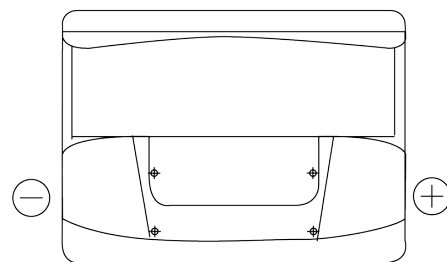

Product overview

Batteries for Cars

Technica TB602

Part number	TB602
Technology	Flooded
EAN/GTIN	3661024054638
Voltage	12 V
Capacity	60 Ah
CCA	540 A
Length	242 mm
Width	175 mm
Height	175 mm
Box size	LB2
Polarity	ETN 0
Terminal Type	EN taper post
Hold Down	B13
Weights (subject of variation)	12.90 kg

Polarity

Terminal Type

Positive Terminal

Negative Terminal

Hold Down

Design, features and specifications are subject to change without notice. We disclaim any representation or warranty, express or implied, concerning the data or recommendations, and in no event shall be liable for any loss or damage claimed to have arisen as a result. Some products may not be available in your local market.