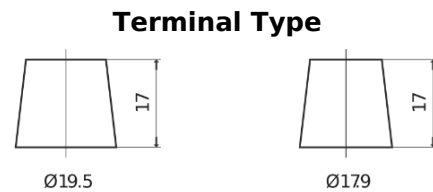

Product overview

Batteries for Trucks, Buses, Construction, Agriculture

PowerPRO TF1453

Part number	TF1453
Technology	Flooded
EAN/GTIN	3661024055307
Voltage	12 V
Capacity	145.0 Ah
CCA	900 A
Length	513 mm
Width	189 mm
Height	223 mm
Box size	D04
Polarity	ETN 3
Terminal Type	EN taper post
Hold Down	B0
Weights (subject of variation)	35.90 kg