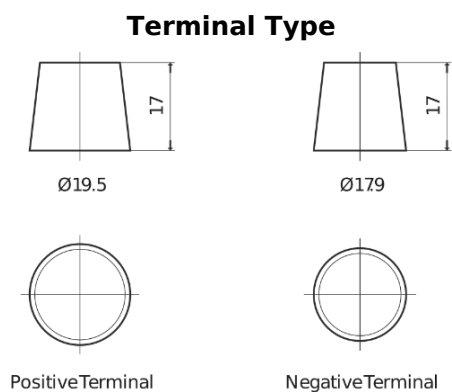

**Product overview**

Batteries for Trucks, Buses, Construction, Agriculture

**PowerPRO TF1250**

Part number	TF1250
Technology	Flooded
EAN/GTIN	3661024057677
Voltage	12 V
Capacity	125.0 Ah
CCA	850 A
Length	349 mm
Width	175 mm
Height	285 mm
Box size	D03
Polarity	ETN 0
Terminal Type	EN taper post
Hold Down	B0
Weights (subject of variation)	31.00 kg