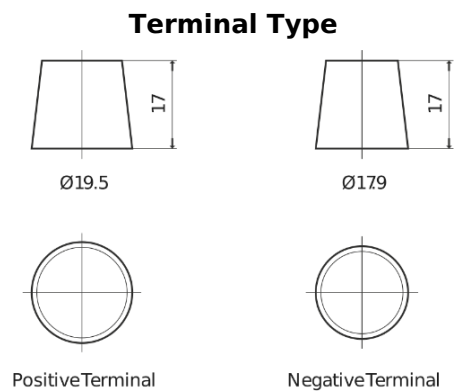

Product overview

Batteries for Trucks, Buses, Construction, Agriculture

PowerPRO TF1250

Part number	TF1250
Technology	Flooded
EAN/GTIN	3661024057677
Voltage	12 V
Capacity	125.0 Ah
CCA	850 A
Length	349 mm
Width	175 mm
Height	285 mm
Box size	D03
Polarity	ETN 0
Terminal Type	EN taper post
Hold Down	B0
Weights (subject of variation)	31.00 kg