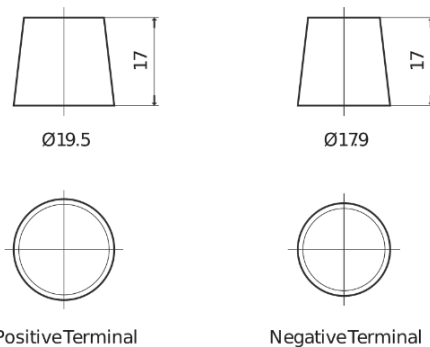

Terminal Type

Hold Down

Design, features and specifications are subject to change without notice. We disclaim any representation or warranty, express or implied, concerning the data or recommendations, and in no event shall be liable for any loss or damage claimed to have arisen as a result. Some products may not be available in your local market.