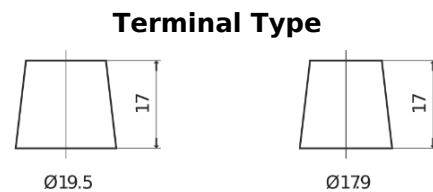

Product overview

Batteries for Trucks, Buses, Construction, Agriculture

StrongPRO EFB+ TE2353

Part number	TE2353
Technology	EFB
EAN/GTIN	3661024056694
Voltage	12 V
Capacity	235.0 Ah
CCA	1200 A
Length	518 mm
Width	274 mm
Height	240 mm
Box size	D06
Polarity	ETN 3
Terminal Type	EN taper post
Hold Down	B0
Weights (subject of variation)	58.20 kg