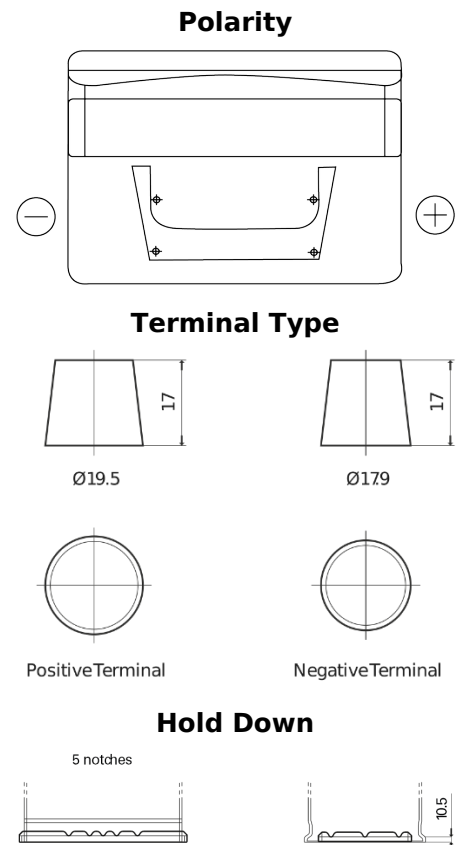

Product overview

Batteries for Cars

Standard TC542

Part number	TC542
Technology	Flooded
EAN/GTIN	3661024054850
Voltage	12 V
Capacity	54 Ah
CCA	500 A
Length	242 mm
Width	175 mm
Height	175 mm
Box size	LB2
Polarity	ETN 0
Terminal Type	EN taper post
Hold Down	B13
Weights (subject of variation)	12.90 kg