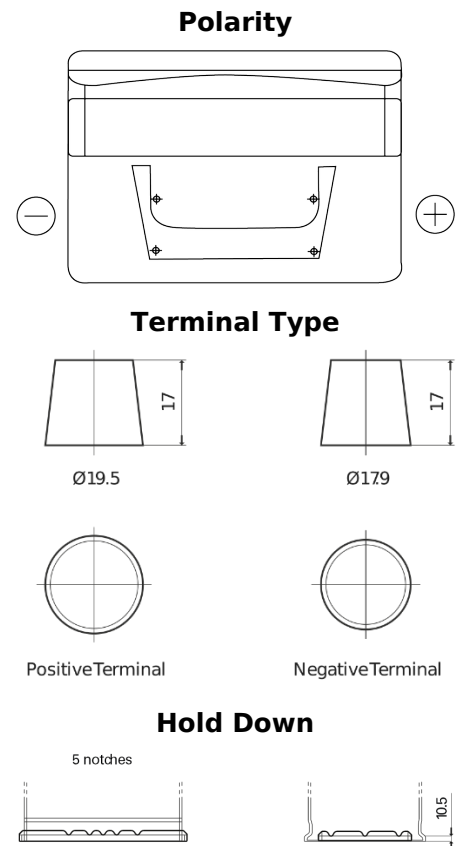

Product overview

Batteries for Cars

Classic EC542

Part number	EC542
Technology	Flooded
EAN/GTIN	3661024034852
Voltage	12 V
Capacity	54 Ah
CCA	500 A
Length	242 mm
Width	175 mm
Height	175 mm
Box size	LB2
Polarity	ETN 0
Terminal Type	EN taper post
Hold Down	B13
Weights (subject of variation)	12.90 kg