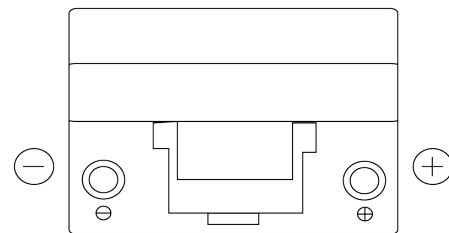

Product overview

Batteries for Cars

Standard TC904

Part number	TC904
Technology	Flooded
EAN/GTIN	3661024054751
Voltage	12 V
Capacity	90.0 Ah
CCA	680 A
Length	306 mm
Width	173 mm
Height	222 mm
Box size	D31
Polarity	ETN 0
Terminal Type	EN taper post
Hold Down	Korean B1
Weights (subject of variation)	19.90 kg

Polarity

Terminal Type

Ø19.5

Ø179

Positive Terminal

Negative Terminal

Hold Down

Design, features and specifications are subject to change without notice. We disclaim any representation or warranty, express or implied, concerning the data or recommendations, and in no event shall be liable for any loss or damage claimed to have arisen as a result. Some products may not be available in your local market.