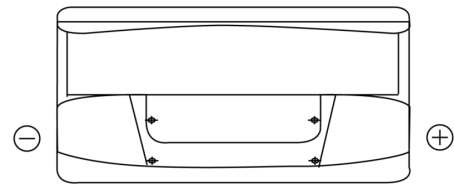

**Product overview**

Batteries for Cars

**Standard TC900**

Part number	TC900
Technology	Flooded
EAN/GTIN	3661024054836
Voltage	12 V
Capacity	90.0 Ah
CCA	720 A
Length	353 mm
Width	175 mm
Height	190 mm
Box size	L05
Polarity	ETN 0
Terminal Type	EN taper post
Hold Down	B13
Weights (subject of variation)	20.50 kg

**Polarity**

**Terminal Type**

Positive Terminal

Negative Terminal

**Hold Down**

Design, features and specifications are subject to change without notice. We disclaim any representation or warranty, express or implied, concerning the data or recommendations, and in no event shall be liable for any loss or damage claimed to have arisen as a result. Some products may not be available in your local market.