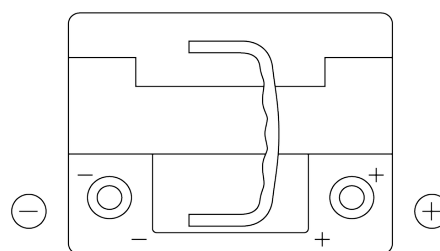

Product overview

Batteries for Cars

Premium EA472

| | |
|--------------------------------|---------------|
| Part number | EA472 |
| Technology | Flooded |
| EAN/GTIN | 3661024034265 |
| Voltage | 12 V |
| Capacity | 47 Ah |
| CCA | 450 A |
| Length | 207 mm |
| Width | 175 mm |
| Height | 175 mm |
| Box size | LB1 |
| Polarity | ETN 0 |
| Terminal Type | EN taper post |
| Hold Down | B13 |
| Weights (subject of variation) | 11.40 kg |

Polarity

Terminal Type

Positive Terminal

Negative Terminal

Hold Down

Design, features and specifications are subject to change without notice. We disclaim any representation or warranty, express or implied, concerning the data or recommendations, and in no event shall be liable for any loss or damage claimed to have arisen as a result. Some products may not be available in your local market.