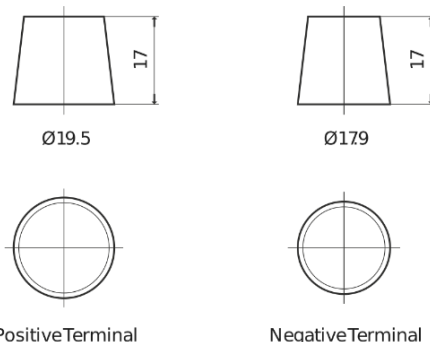

Terminal Type

Hold Down

Design, features and specifications are subject to change without notice. We disclaim any representation or warranty, express or implied, concerning the data or recommendations, and in no event shall be liable for any loss or damage claimed to have arisen as a result. Some products may not be available in your local market.