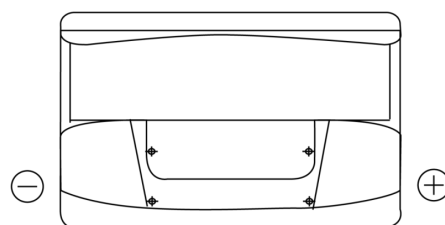

Product overview

Batteries for Cars

Standard TC700

Part number	TC700
Technology	Flooded
EAN/GTIN	3661024054829
Voltage	12 V
Capacity	70.0 Ah
CCA	640 A
Length	278 mm
Width	175 mm
Height	190 mm
Box size	L03
Polarity	ETN 0
Terminal Type	EN taper post
Hold Down	B13
Weights (subject of variation)	16.00 kg

Polarity

Terminal Type

Hold Down

Design, features and specifications are subject to change without notice. We disclaim any representation or warranty, express or implied, concerning the data or recommendations, and in no event shall be liable for any loss or damage claimed to have arisen as a result. Some products may not be available in your local market.