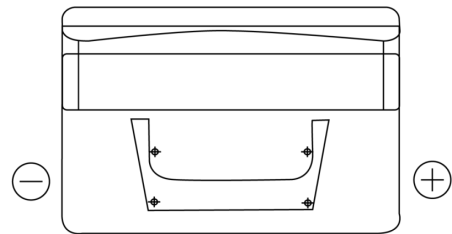

Product overview

Batteries for Cars

Standard TC652

| | |
|--------------------------------|---------------|
| Part number | TC652 |
| Technology | Flooded |
| EAN/GTIN | 3661024054867 |
| Voltage | 12 V |
| Capacity | 65.0 Ah |
| CCA | 540 A |
| Length | 278 mm |
| Width | 175 mm |
| Height | 175 mm |
| Box size | LB3 |
| Polarity | ETN 0 |
| Terminal Type | EN taper post |
| Hold Down | B13 |
| Weights (subject of variation) | 14.50 kg |

Polarity

Terminal Type

Positive Terminal

Negative Terminal

Hold Down

Design, features and specifications are subject to change without notice. We disclaim any representation or warranty, express or implied, concerning the data or recommendations, and in no event shall be liable for any loss or damage claimed to have arisen as a result. Some products may not be available in your local market.