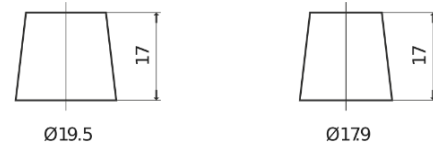

**Product overview**

Batteries for Cars

**Standard TC550**

Part number	TC550
Technology	Flooded
EAN/GTIN	3661024054805
Voltage	12 V
Capacity	55.0 Ah
CCA	460 A
Length	242 mm
Width	175 mm
Height	190 mm
Box size	L02
Polarity	ETN 0
Terminal Type	EN taper post
Hold Down	B13
Weights (subject of variation)	13.50 kg

**Polarity**

**Terminal Type**

Positive Terminal

Negative Terminal

**Hold Down**

Design, features and specifications are subject to change without notice. We disclaim any representation or warranty, express or implied, concerning the data or recommendations, and in no event shall be liable for any loss or damage claimed to have arisen as a result. Some products may not be available in your local market.