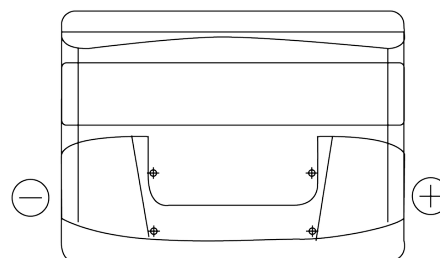

Product overview

Batteries for Cars

Technica TB442

Part number	TB442
Technology	Flooded
EAN/GTIN	3661024054607
Voltage	12 V
Capacity	44 Ah
CCA	420 A
Length	207 mm
Width	175 mm
Height	175 mm
Box size	LB1
Polarity	ETN 0
Terminal Type	EN taper post
Hold Down	B13
Weights (subject of variation)	10.60 kg

Polarity

Terminal Type

Positive Terminal

Negative Terminal

Hold Down

Design, features and specifications are subject to change without notice. We disclaim any representation or warranty, express or implied, concerning the data or recommendations, and in no event shall be liable for any loss or damage claimed to have arisen as a result. Some products may not be available in your local market.