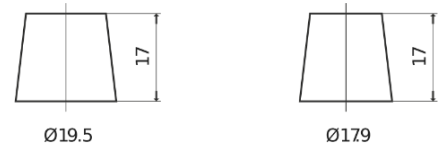

**Product overview**

Batteries for Cars

**Standard TC542**

Part number	TC542
Technology	Flooded
EAN/GTIN	3661024054850
Voltage	12 V
Capacity	54.0 Ah
CCA	500 A
Length	242 mm
Width	175 mm
Height	175 mm
Box size	LB2
Polarity	ETN 0
Terminal Type	EN taper post
Hold Down	B13
Weights (subject of variation)	12.90 kg

**Polarity**

**Terminal Type**

Positive Terminal

Negative Terminal

**Hold Down**

Design, features and specifications are subject to change without notice. We disclaim any representation or warranty, express or implied, concerning the data or recommendations, and in no event shall be liable for any loss or damage claimed to have arisen as a result. Some products may not be available in your local market.