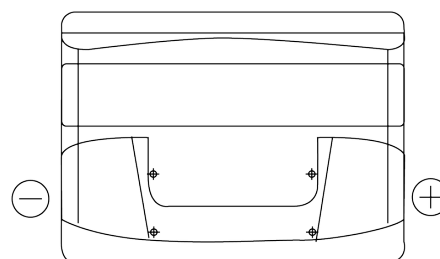

**Product overview**

Batteries for Cars

**Formula FB442**

Part number	FB442
Technology	Flooded
EAN/GTIN	3661024044608
Voltage	12 V
Capacity	44 Ah
CCA	420 A
Length	207 mm
Width	175 mm
Height	175 mm
Box size	LB1
Polarity	ETN 0
Terminal Type	EN taper post
Hold Down	B13
Weights (subject of variation)	10.60 kg

**Polarity**

**Terminal Type**

Positive Terminal

Negative Terminal

**Hold Down**

Design, features and specifications are subject to change without notice. We disclaim any representation or warranty, express or implied, concerning the data or recommendations, and in no event shall be liable for any loss or damage claimed to have arisen as a result. Some products may not be available in your local market.