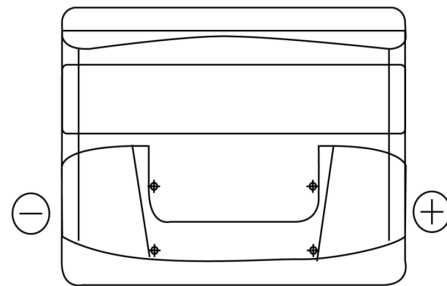

Product overview

Batteries for Cars

Standard TC440

Part number	TC440
Technology	Flooded
EAN/GTIN	3661024054782
Voltage	12 V
Capacity	44.0 Ah
CCA	360 A
Length	207 mm
Width	175 mm
Height	190 mm
Box size	L01
Polarity	ETN 0
Terminal Type	EN taper post
Hold Down	B13
Weights (subject of variation)	11.10 kg

Polarity

Terminal Type

Positive Terminal

Negative Terminal

Hold Down

Design, features and specifications are subject to change without notice. We disclaim any representation or warranty, express or implied, concerning the data or recommendations, and in no event shall be liable for any loss or damage claimed to have arisen as a result. Some products may not be available in your local market.