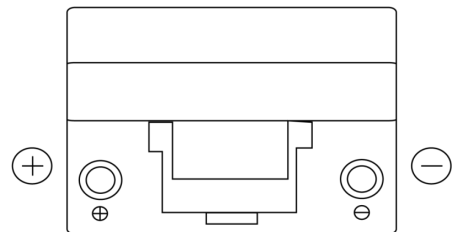

Product overview

Batteries for Cars

Technica TB955

Part number	TB955
Technology	Flooded
EAN/GTIN	3661024054461
Voltage	12 V
Capacity	95.0 Ah
CCA	760 A
Length	306 mm
Width	173 mm
Height	222 mm
Box size	D31
Polarity	ETN 1
Terminal Type	EN taper post
Hold Down	Korean B1
Weights (subject of variation)	20.60 kg

Polarity

Terminal Type

Positive Terminal

Negative Terminal

Hold Down

Design, features and specifications are subject to change without notice. We disclaim any representation or warranty, express or implied, concerning the data or recommendations, and in no event shall be liable for any loss or damage claimed to have arisen as a result. Some products may not be available in your local market.